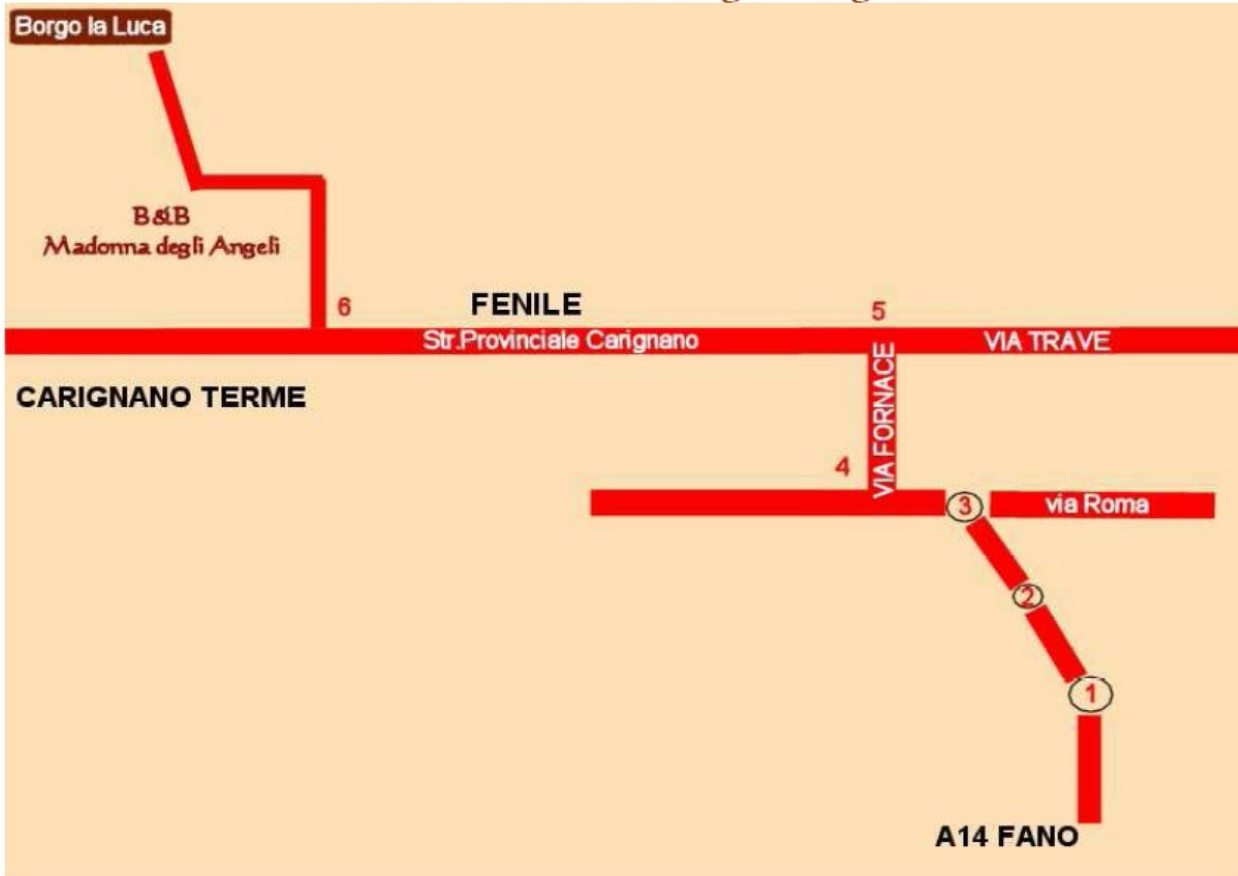

## B&B Madonna degli Angeli

out of highway go left Fano direction

1 At roundabout follow ROSCIANO direction

2 Go Straight

3 Turn left to ROSCIANO take attention after 100 meters

4 100 meters After roundabout turn right to CANDELARA and FENILE in Della Fornace street go straight at traffic light

5 Turn left to CANDELARA for about 5 km

6 Turn right at the sign **Borgo la Luca** in Madonna degli Angeli street and follow signs of Borgo la Luca after 500 meters we are.

If you have some problems call me at +39 328 6833825 Stefano.

Address: Strada Madonna degli Angeli 90 – 61032 Fano – (Loc. Borgo la Luca – Sant’andrea in Villis)  
[www.madonnadegliangeli.it](http://www.madonnadegliangeli.it) - [info@madonnadegliangeli.it](mailto:info@madonnadegliangeli.it)