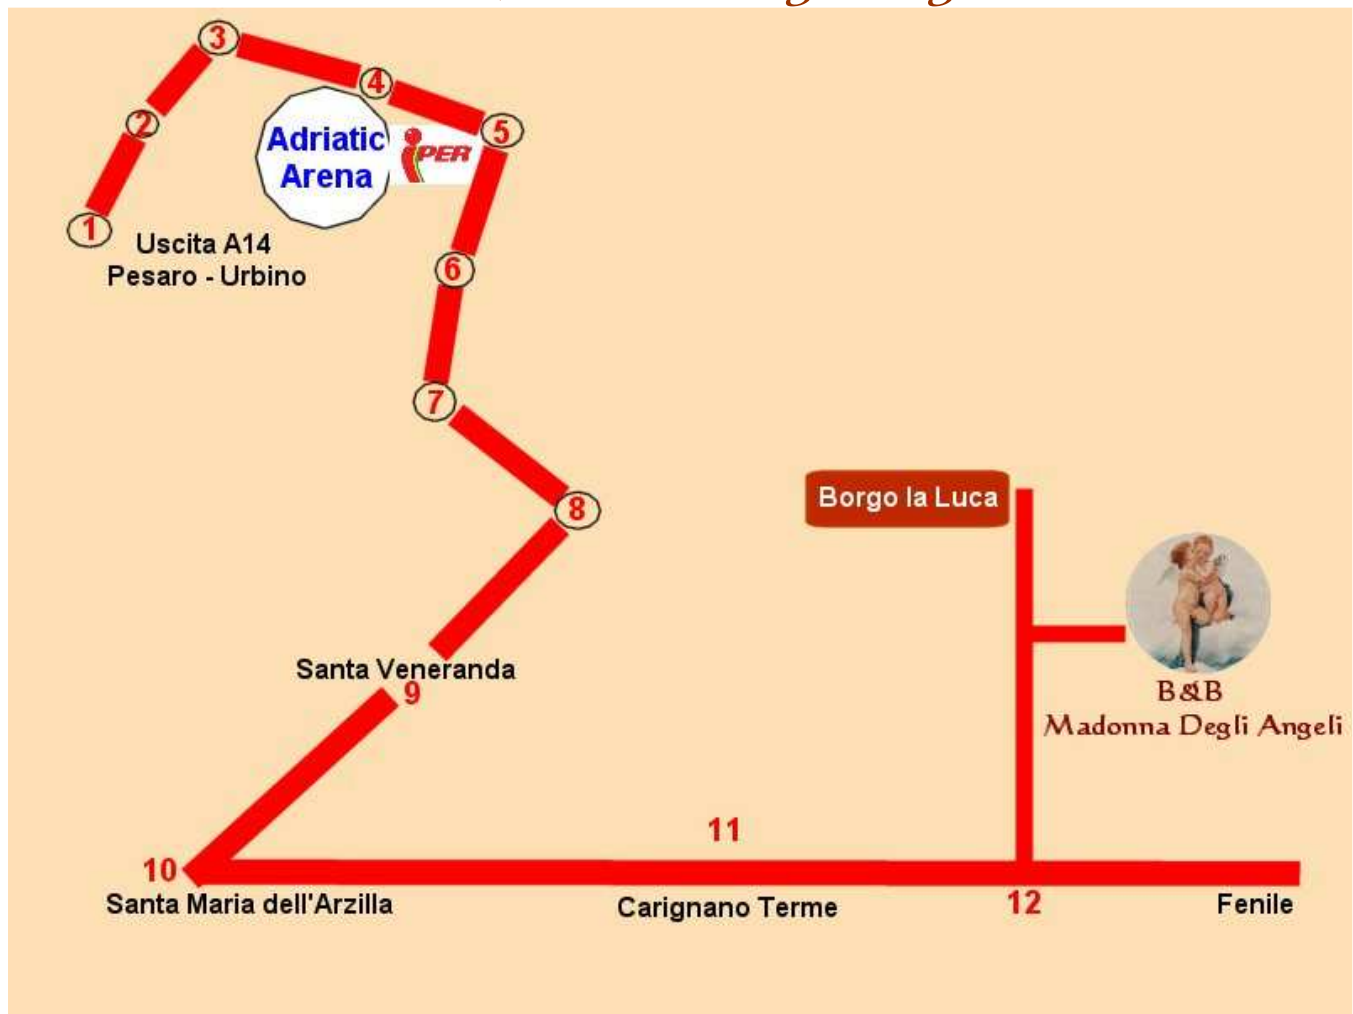

## B&B Madonna degli Angeli

- 1 Out of Highway turn right to Pesaro
- 2 Straight head
- 3 Turn right
- 4 Straight head
- 5 Turn right Fano direction
- 6 Straight head
- 7 Straight head Fano direction
- 8 Turn right to Santa Veneranda
- 9 Go straight to Santa Maria Dell'Arzilla for about 8 km
- 10 Go straight to Fano - Carignano Terme direction for about 3 km
- 11 Go straight **don't** turn right to Carignano Terme
- 12 Turn left in Madonna degli Angeli Street direction Borgo la Luca after 500 meter we are.

If you have problems call me at +39 328 6833825 Stefano.

Address: Strada Madonna degli Angeli 90 – 61032 Fano – (Loc. Borgo la Luca – Sant'andrea in Villis)  
[www.madonnadegliangeli.it](http://www.madonnadegliangeli.it) - [info@madonnadegliangeli.it](mailto:info@madonnadegliangeli.it)